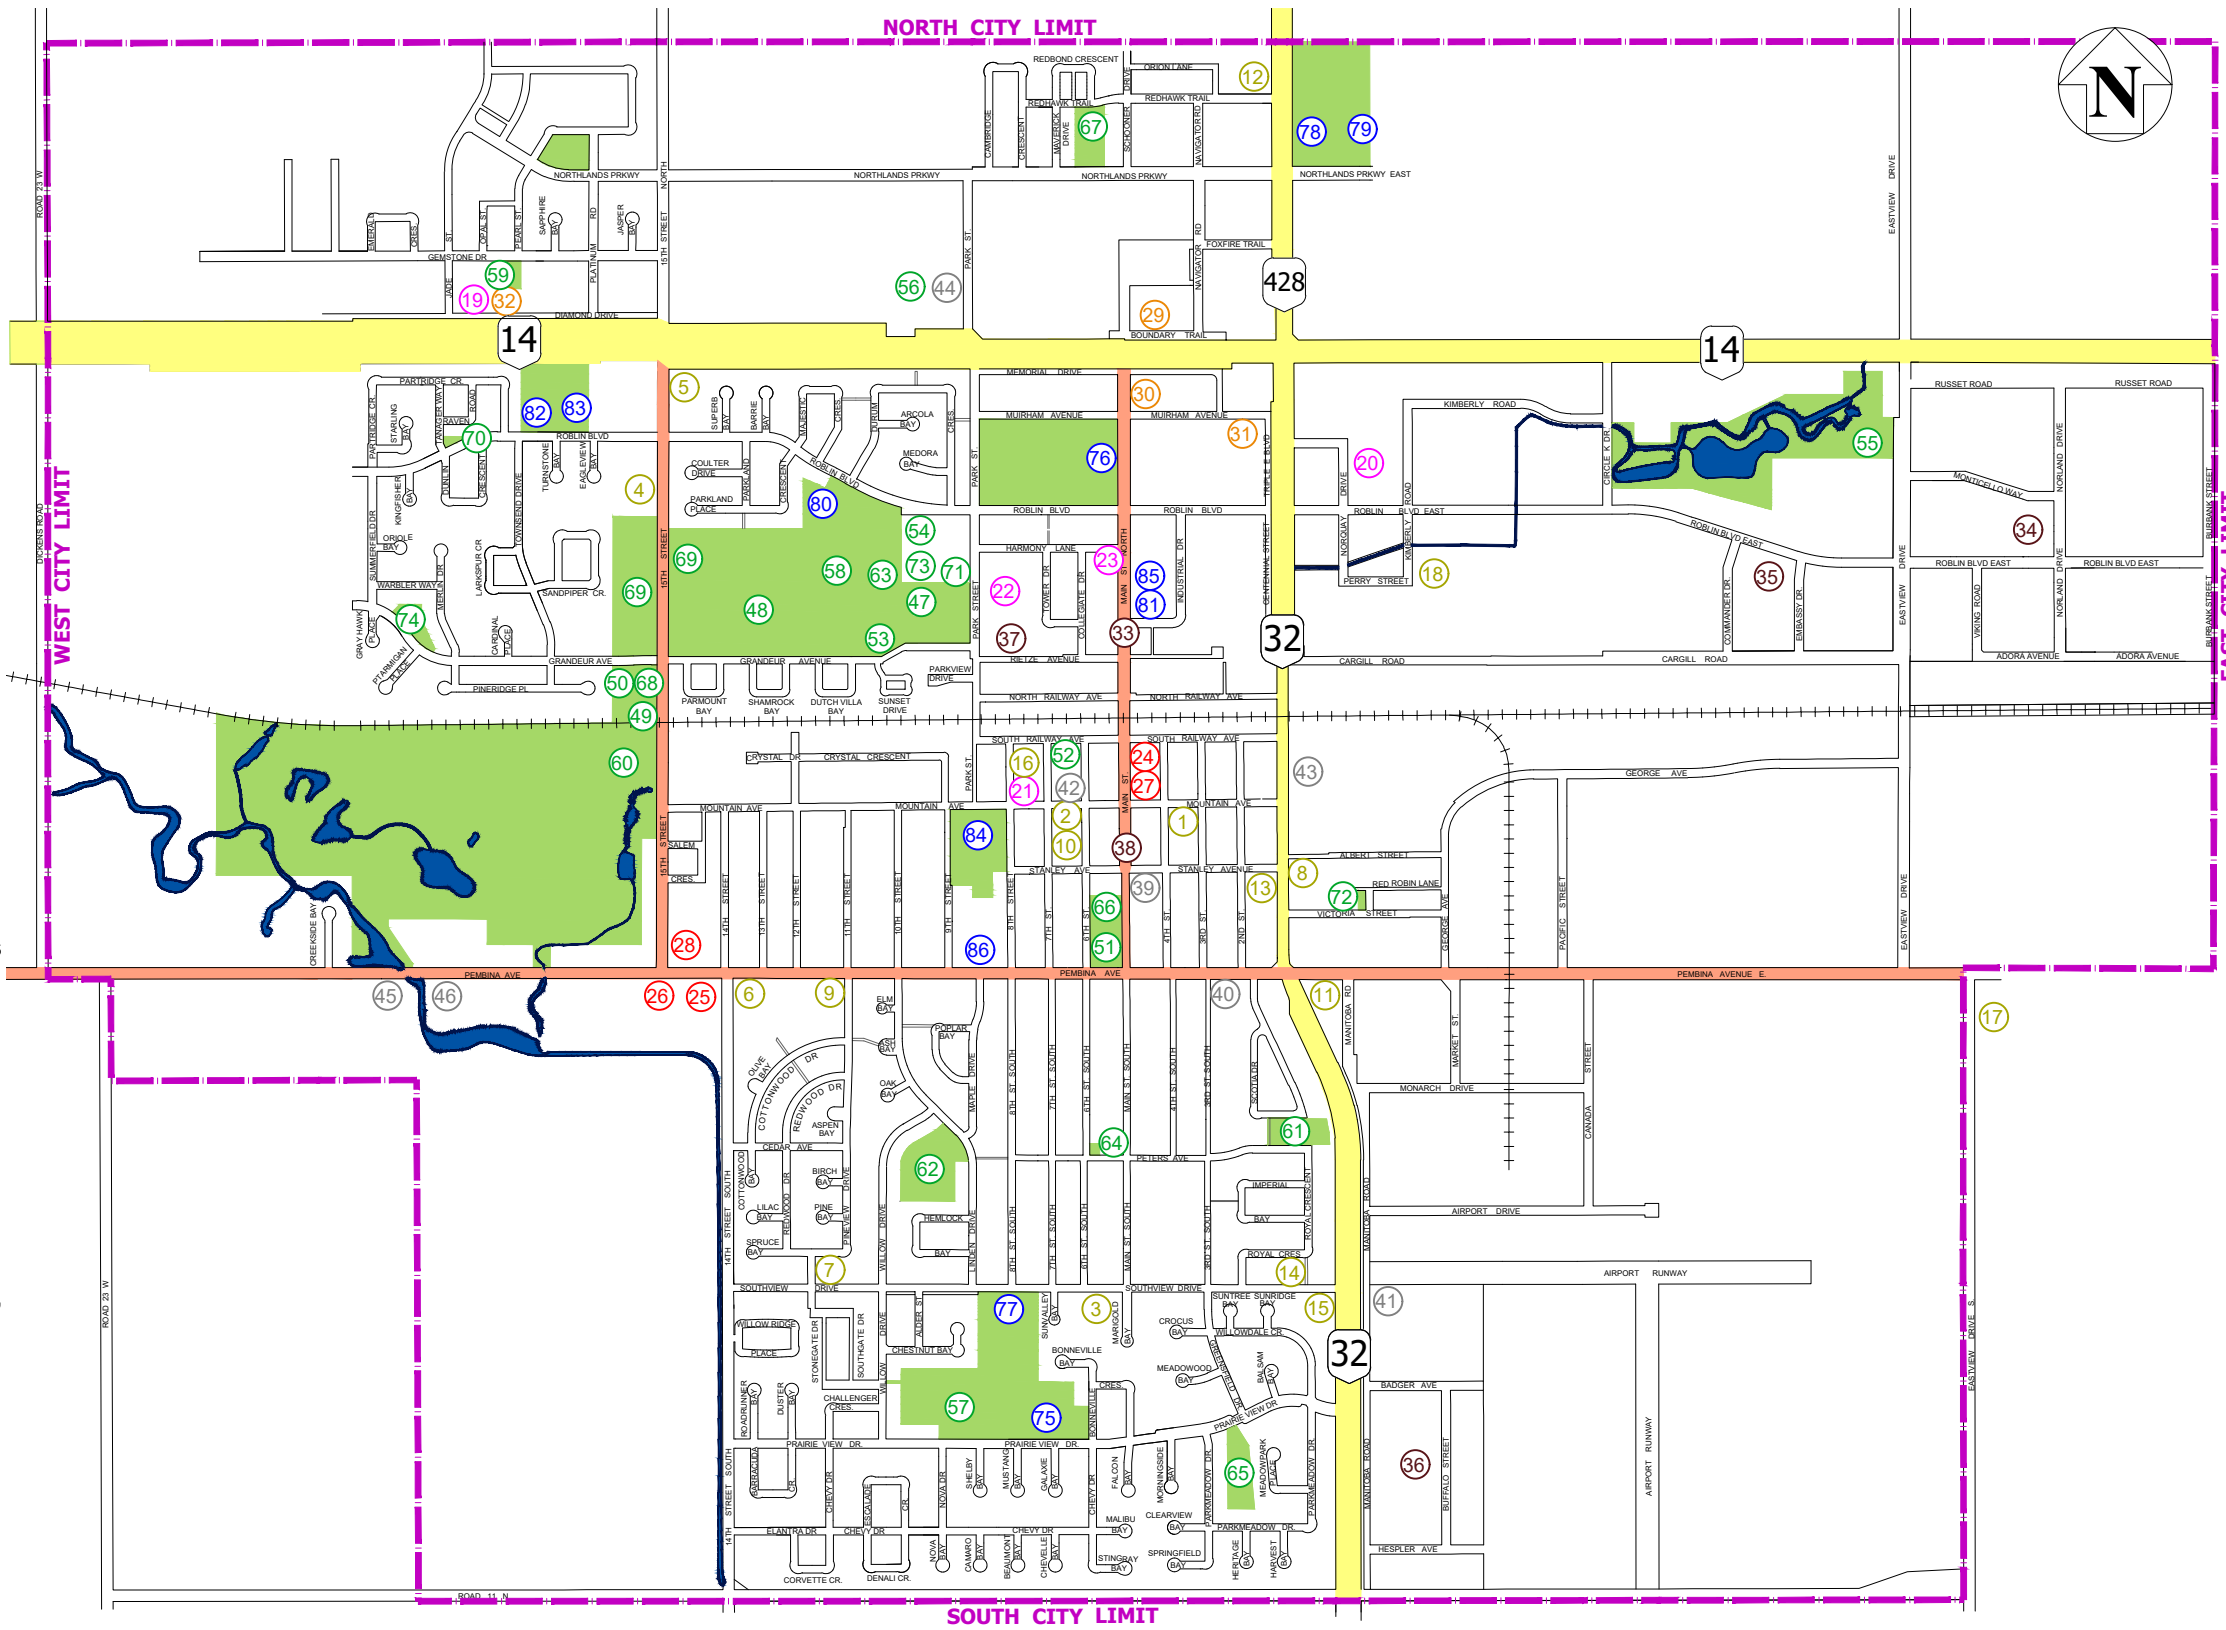

Welcome to Winkler!

City of Winkler Community Map

WHERE PEOPLE MAKE THE DIFFERENCE

Winkler is one of the fastest growing cities in Manitoba with a population that currently exceeds 10,000. The city was named after Valentine Winkler, an enterprising pioneer, who owned the land on which Winkler is situated. Development of the area began in 1892 as the land was surveyed into lots. Businesses were established and more people began to settle the area. In 1906 Winkler was incorporated as a village.

Winkler continues to harvest the benefits of its dynamic economy based on a unique blend of mixed agriculture, modern commerce, and a diverse industrial sector.

The recreation facilities in Winkler are continuing to develop, offering a wide range of activities for all ages. Winter activities include bowling, curling, and hockey. Winkler's aquatic centre, tennis courts, golf course, parks, campgrounds, and baseball diamonds provide summer recreation.

The City of Winkler thrives on working together to make a difference. The people give this community a welcoming atmosphere for visitors and make it an enjoyable place to live and work. The people of Winkler thank you for visiting our city and hope you enjoy your stay. May you also see that Winkler is a city "Where People Make the Difference."

POINTS OF INTEREST

- **Churches**
1. Cornerstone Vineyard Church
2. Berghaler Church
3. Evangelical Mennonite Mission Church
4. Emmanuel Church
5. Gospel Mission Church
6. Grace Mennonite Church
7. Lutheran Church
8. Maranatha Church
9. Mennonite Brethern Church
10. Pathway Community Church
11. Pembina Valley Baptist Church
12. Reinland Mennonite Church
13. Sommerfeld Mennonite Church
14. The Church at Winkler
15. Winkler Mennonite Church
16. Covenant Mennonite Church
17. Christian Faith Church
18. Pathway Community Church Office
- **Entertainment**
19. VBS Entertainment Centre
20. Landmark Cinemas 5
21. P.W. Enns Centennial Concert Hall
22. Winkler Arts & Culture
23. Elevaro Escape Rooms
- **Health Care & Social Services**
24. Dr. C.W. Wiebe Medical Clinic
25. Eden Mental Health Centre
26. Gateway Resources
27. Pembina Valley Pregnancy Centre
28. Salem Home Inc.
- **Hotels/Motels**
29. Days Inn
30. Quality Inn
31. Triangle Oasis Motel
32. Best Western
- **Industrial Park/Miscellaneous**
33. Central Business District
34. Clover Creek Industrial Park
35. Eastview Industrial Park
36. Industrial Park
37. Mobile Home Park
38. Shopping District
- **Municipal & Government Services**
39. City Hall & Police Headquarters
40. Fire Hall
41. Municipal Airport
42. Post Office
43. Public Works Yard
44. Water Treatment Facility
45. Westridge Memorial Gardens
46. Winkler Cemetery
- **Parks & Recreation Facilities**
47. Winkler Aquatic Centre
48. Ball Park
49. Basket Ball Courts
50. Beach Volleyball Courts
51. Bethel Heritage Park
52. Buhler Active Living Centre
53. Campground
54. Curling Arena
55. Discovery Nature Sanctuary
56. Dog Park
57. Emerald Park
58. Festival Site
59. Gemstone Park
60. Golf Course
61. Kinsmen Heritage Park
62. Lions Park
63. Meridian Exhibition Centre
64. 6th Street Park
65. Prairie Green Park
66. Public Library
67. Redhawk Park
68. Skate Park
69. Soccer Fields
70. Tanager Park
71. Tourist Park & Information
72. Victoria Park
73. Winkler Arena
74. Grandeur Park
- **Educational Facilities**
75. Emerald Middle School
76. Garden Valley Collegiate
77. J.R. Walkof Elementary School
78. Northlands Child Care Centre
79. Northlands Parkway Collegiate
80. Parkland Elementary School
81. Pembina Valley Learning Centre
82. Pineridge Child Care Centre
83. Pineridge Elementary School
84. Winkler Elementary School
85. Red River College (Winkler Campus)
86. Winkler Day Care Centre

The Industrial & Shopping Centre of Southern Manitoba 2022