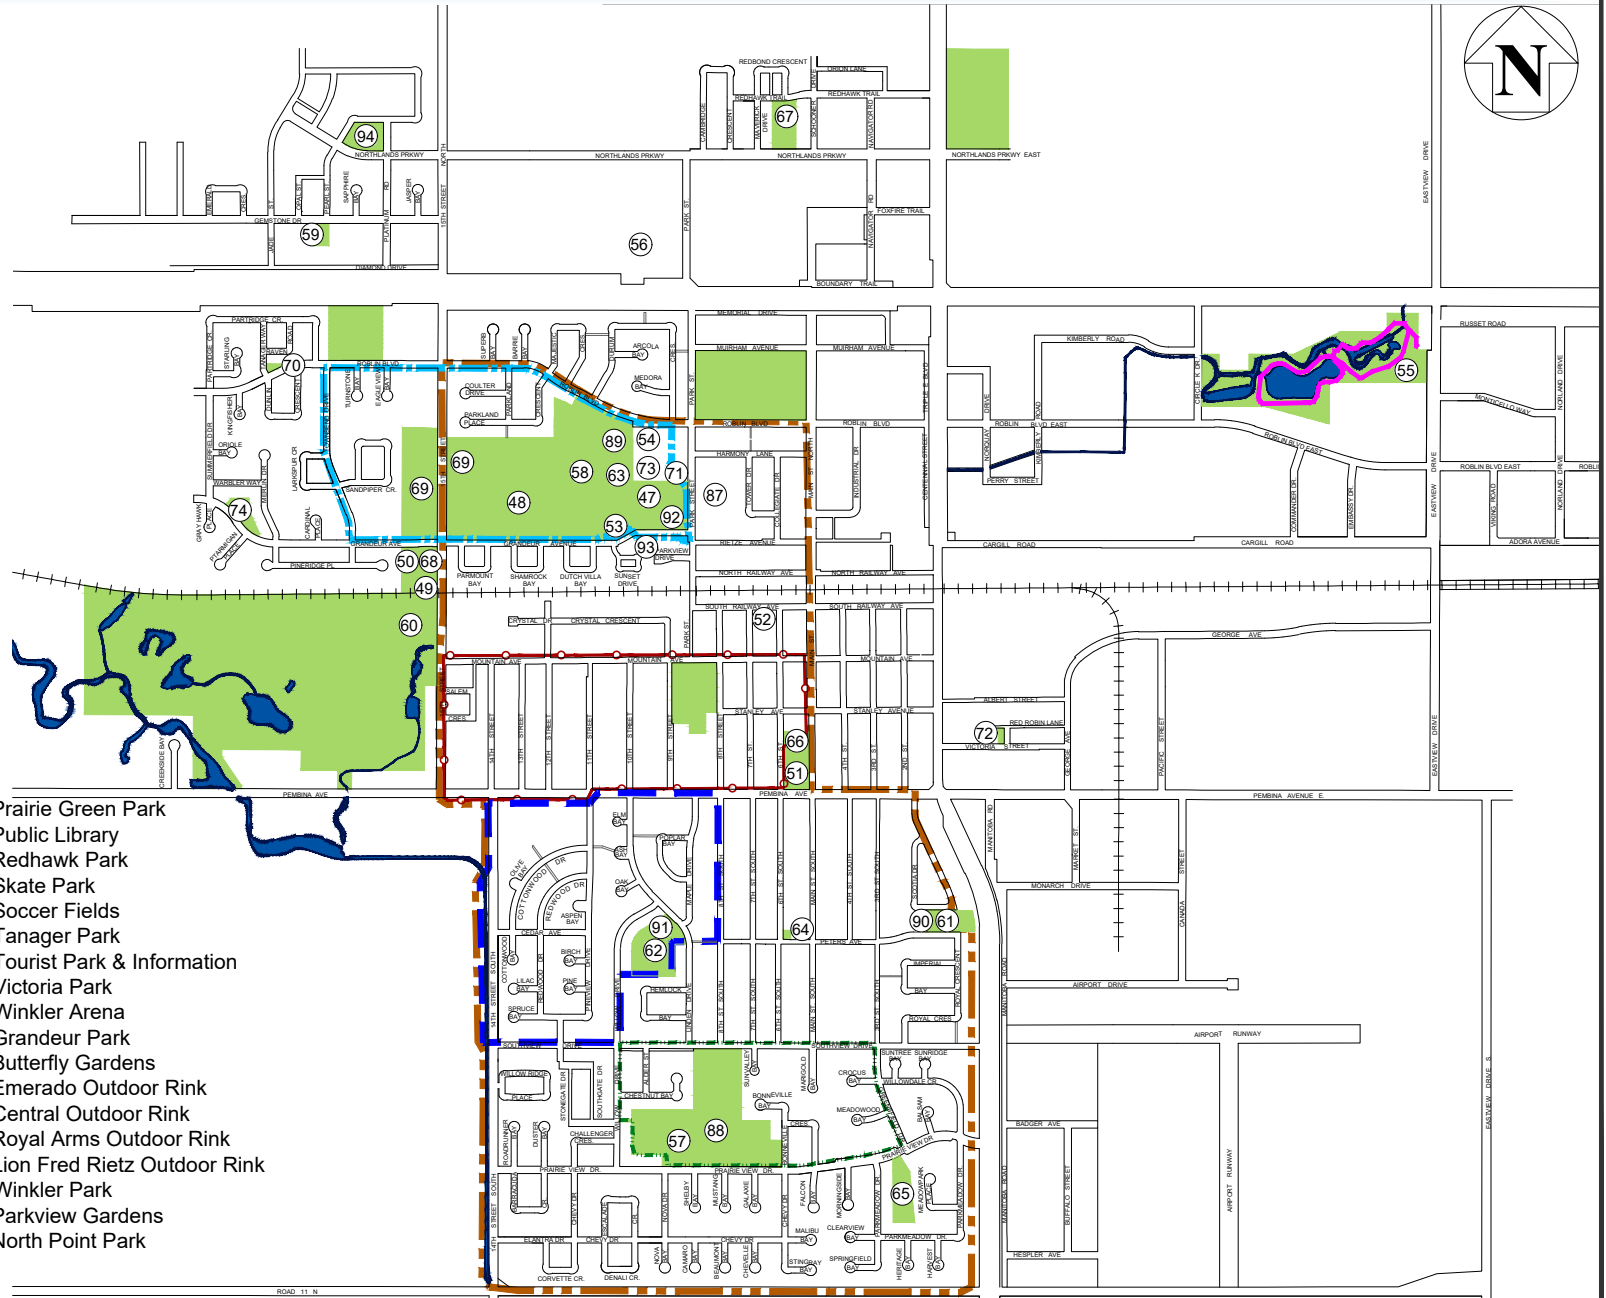

Welcome to Winkler!

- PARKLAND TRAIL - 3.3km**
- DOWNTOWN TRAIL - 3.3km**
- PEMBINA TRAIL - 3.2km**
- EMERADO TRAIL - 3.2km**
- PERIMETER TRAIL - 9.3km**
- DNS TRAIL - 1.5km**

Parks & Recreation Facilities

- 47. Winkler Aquatic Centre
- 48. Ball Park
- 49. Basket Ball Courts
- 50. Beach Volleyball Courts
- 51. Bethel Heritage Park
- 52. Buhler Active Living Centre
- 53. Campground
- 54. Curling Arena
- 55. Discovery Nature Sanctuary
- 56. Dog Park
- 57. Emerado Park
- 58. Festival Site
- 59. Gemstone Park
- 60. Golf Course
- 61. Kinsmen Heritage Park
- 62. Lions Park
- 63. Merdian Exhibition Centre
- 64. 6th Street Park

- 65. Prairie Green Park
- 66. Public Library
- 67. Redhawk Park
- 68. Skate Park
- 69. Soccer Fields
- 70. Tanager Park
- 71. Tourist Park & Information
- 72. Victoria Park
- 73. Winkler Arena
- 74. Grandeur Park
- 87. Butterfly Gardens
- 88. Emerado Outdoor Rink
- 89. Central Outdoor Rink
- 90. Royal Arms Outdoor Rink
- 91. Lion Fred Rietz Outdoor Rink
- 92. Winkler Park
- 93. Parkview Gardens
- 94. North Point Park

TRAILS & PARKS 2021