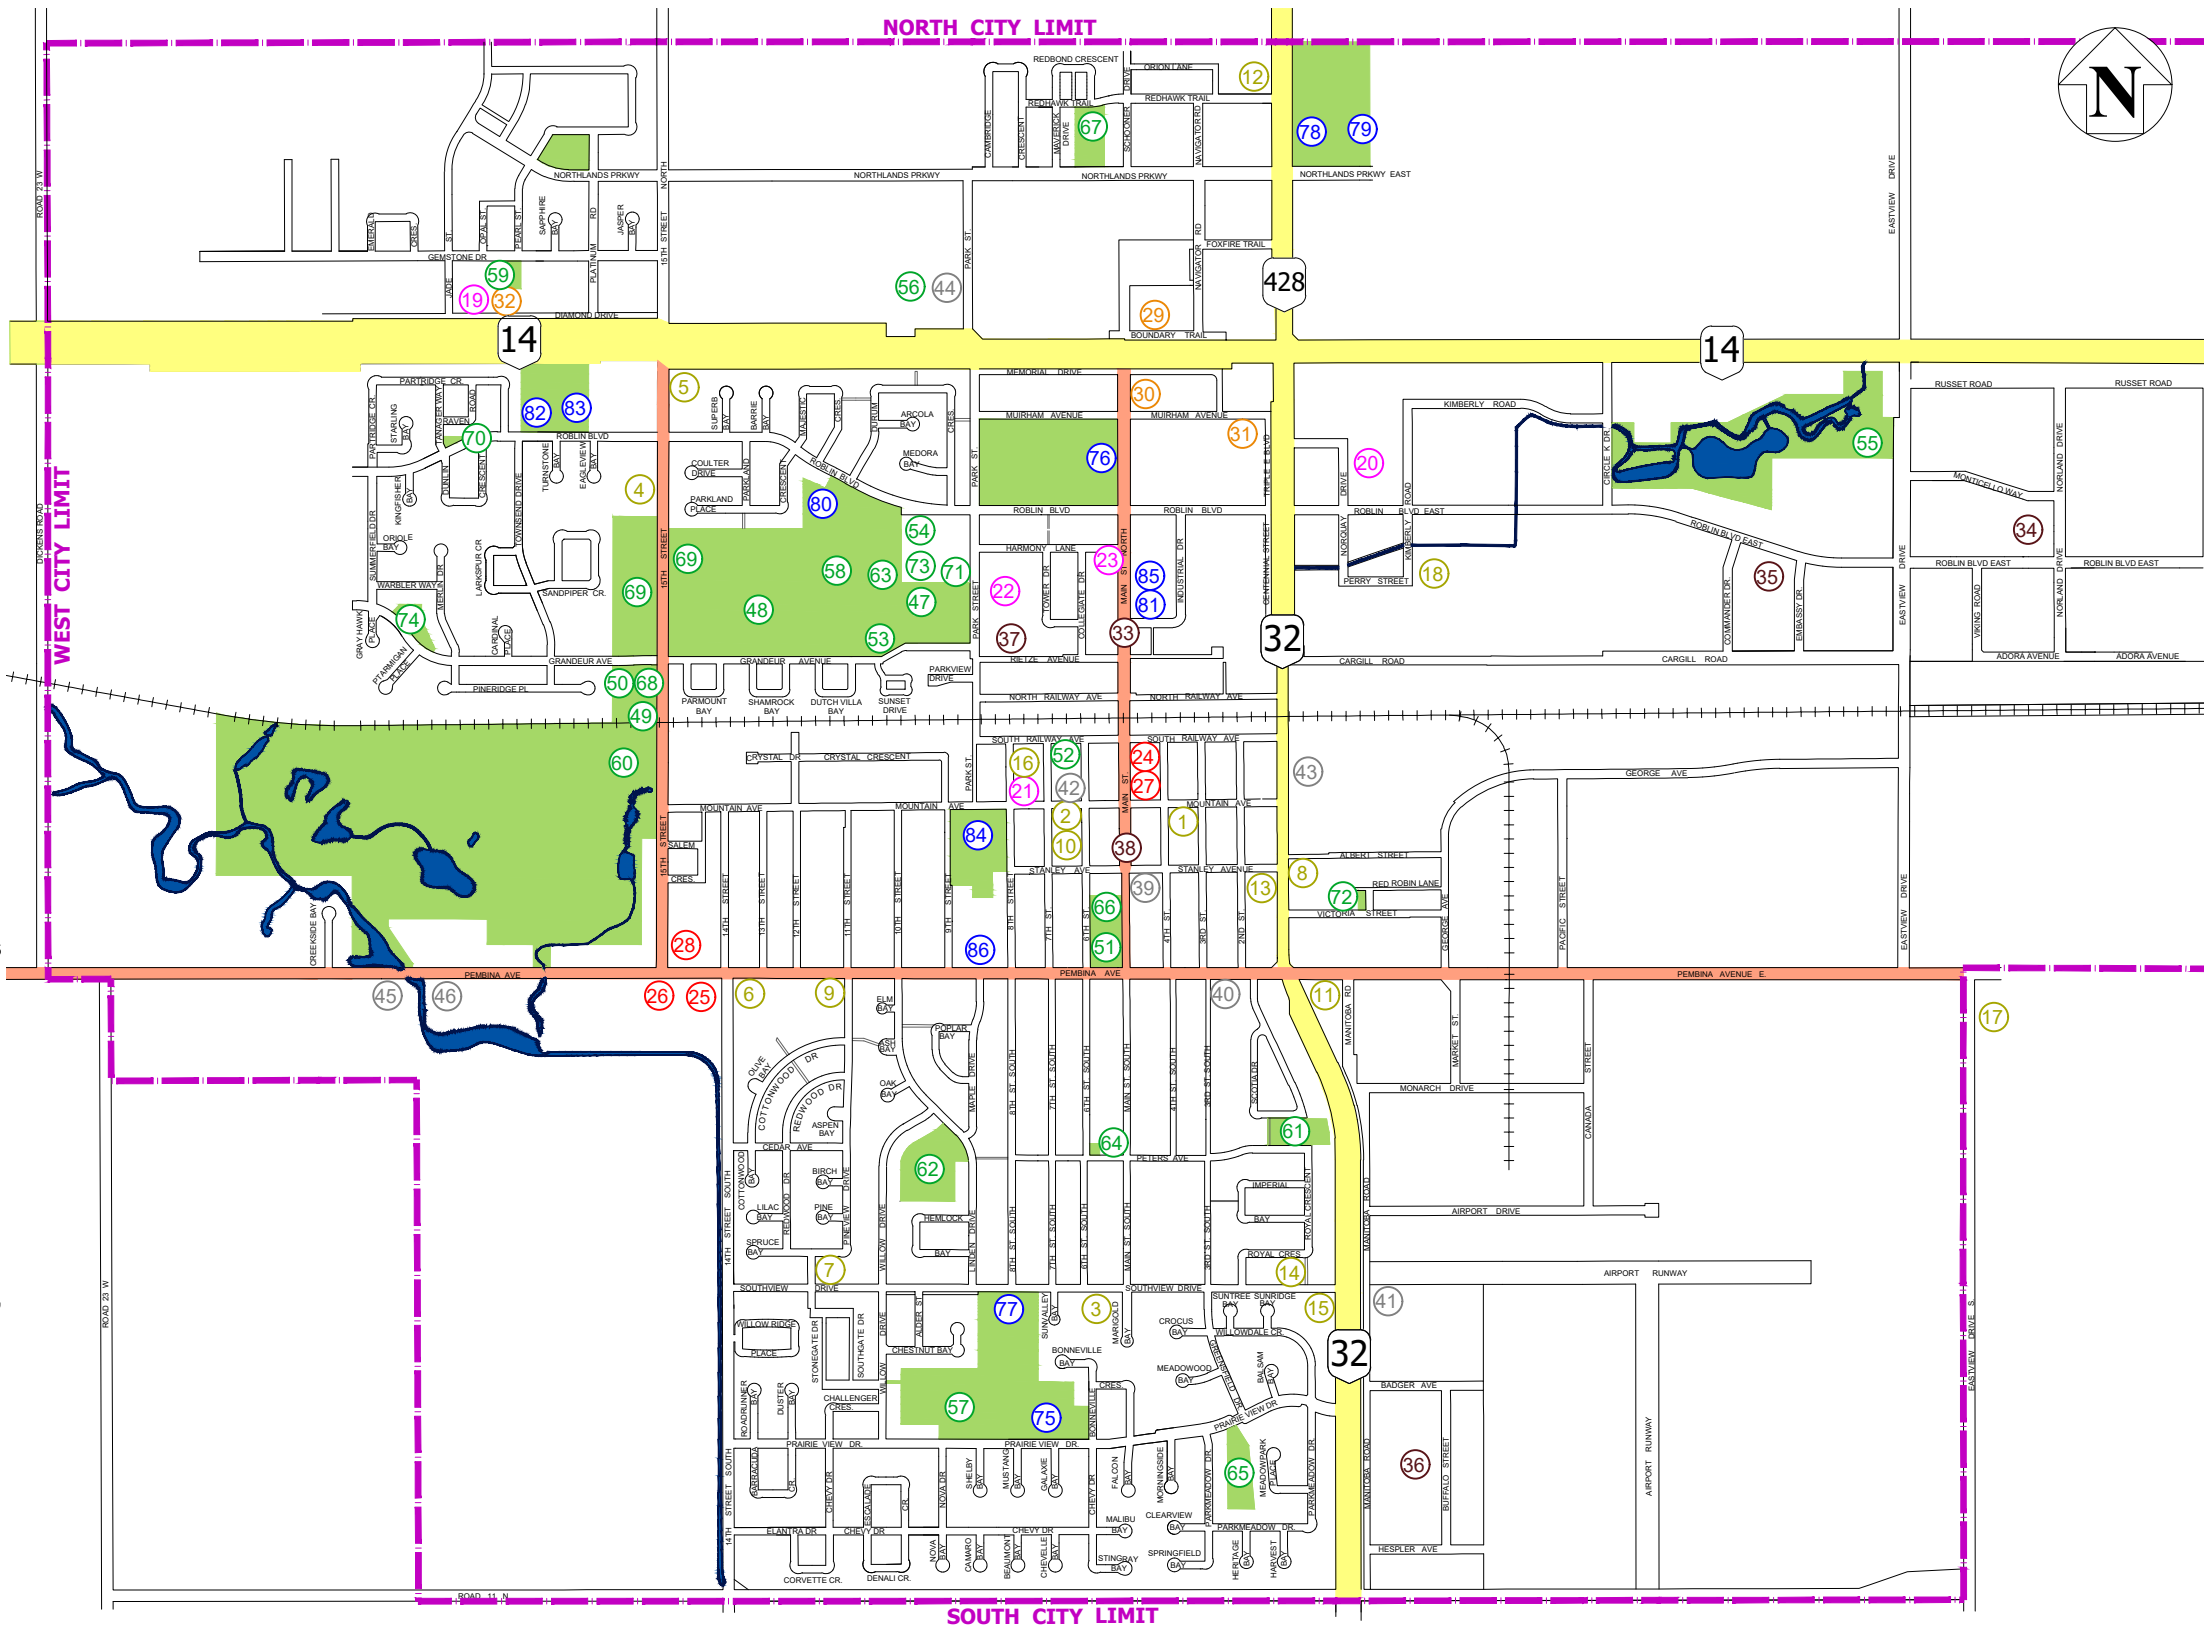

Welcome to Winkler!

City of Winkler Community Map

WHERE PEOPLE MAKE THE DIFFERENCE

Winkler is one of the fastest growing cities in Manitoba with a population that currently exceeds 10,000. The city was named after Valentine Winkler, an enterprising pioneer, who owned the land on which Winkler is situated. Development of the area began in 1892 as the land was surveyed into lots. Businesses were established and more people began to settle the area. In 1906 Winkler was incorporated as a village.

Winkler continues to harvest the benefits of its dynamic economy based on a unique blend of mixed agriculture, modern commerce, and a diverse industrial sector.

The recreation facilities in Winkler are continuing to develop, offering a wide range of activities for all ages. Winter activities include bowling, curling, and hockey. Winkler's aquatic centre, tennis courts, golf course, parks, campgrounds, and baseball diamonds provide summer recreation.

The City of Winkler thrives on working together to make a difference. The people give this community a welcoming atmosphere for visitors and make it an enjoyable place to live and work. The people of Winkler thank you for visiting our city and hope you enjoy your stay. May you also see that Winkler is a city "Where People Make the Difference."

POINTS OF INTEREST

1. **Churches**
1. Cornerstone Vineyard Church
  2. Berghaler Church
  3. Evangelical Mennonite Mission Church
  4. Emmanuel Church
  5. Gospel Mission Church
  6. Grace Mennonite Church
  7. Lutheran Church
  8. Maranatha Church
  9. Mennonite Brethern Church
  10. Pathway Community Church
  11. Pembina Valley Baptist Church
  12. Reinland Mennonite Church
  13. Sommerfeld Mennonite Church
  14. The Church at Winkler
  15. Winkler Mennonite Church
  16. Covenant Mennonite Church
  17. Christian Faith Church
  18. Pathway Community Church Office
3. **Entertainment**
19. VBS Entertainment Centre
  20. Landmark Cinemas 5
  21. P.W. Enns Centennial Concert Hall
  22. Winkler Arts & Culture
  23. Elevaro Escape Rooms
5. **Health Care & Social Services**
24. Dr. C.W. Wiebe Medical Clinic
  25. Eden Mental Health Centre
  26. Gateway Resources
  27. Pembina Valley Pregnancy Centre
  28. Salem Home Inc.
7. **Hotels/Motels**
29. Days Inn
  30. Quality Inn
  31. Triangle Oasis Motel
  32. Best Western
9. **Industrial Park/Miscellaneous**
33. Central Business District
  34. Clover Creek Industrial Park
  35. Eastview Industrial Park
  36. Industrial Park
  37. Mobile Home Park
  38. Shopping District
11. **Municipal & Government Services**
39. City Hall & Police Headquarters
  40. Fire Hall
  41. Municipal Airport
  42. Post Office
  43. Public Works Yard
  44. Water Treatment Facility
  45. Westridge Memorial Gardens
  46. Winkler Cemetery
13. **Parks & Recreation Facilities**
47. Winkler Aquatic Centre
  48. Ball Park
  49. Basket Ball Courts
  50. Beach Volleyball Courts
  51. Bethel Heritage Park
  52. Buhler Active Living Centre
  53. Campground
  54. Curling Arena
  55. Discovery Nature Sanctuary
  56. Dog Park
  57. Emerald Park
  58. Festival Site
  59. Gemstone Park
  60. Golf Course
  61. Kinsmen Heritage Park
  62. Lions Park
  63. Meridian Exhibition Centre
  64. 6th Street Park
  65. Prairie Green Park
  66. Public Library
  67. Redhawk Park
  68. Skate Park
  69. Soccer Fields
  70. Tanager Park
  71. Tourist Park & Information
  72. Victoria Park
  73. Winkler Arena
  74. Grandeur Park
15. **Educational Facilities**
75. Emerald Middle School
  76. Garden Valley Collegiate
  77. J.R. Walkof Elementary School
  78. Northlands Child Care Centre
  79. Northlands Parkway Collegiate
  80. Parkland Elementary School
  81. Pembina Valley Learning Centre
  82. Pineridge Child Care Centre
  83. Pineridge Elementary School
  84. Winkler Elementary School
  85. Red River College (Winkler Campus)
  86. Winkler Day Care Centre

The Industrial & Shopping Centre of Southern Manitoba 2021