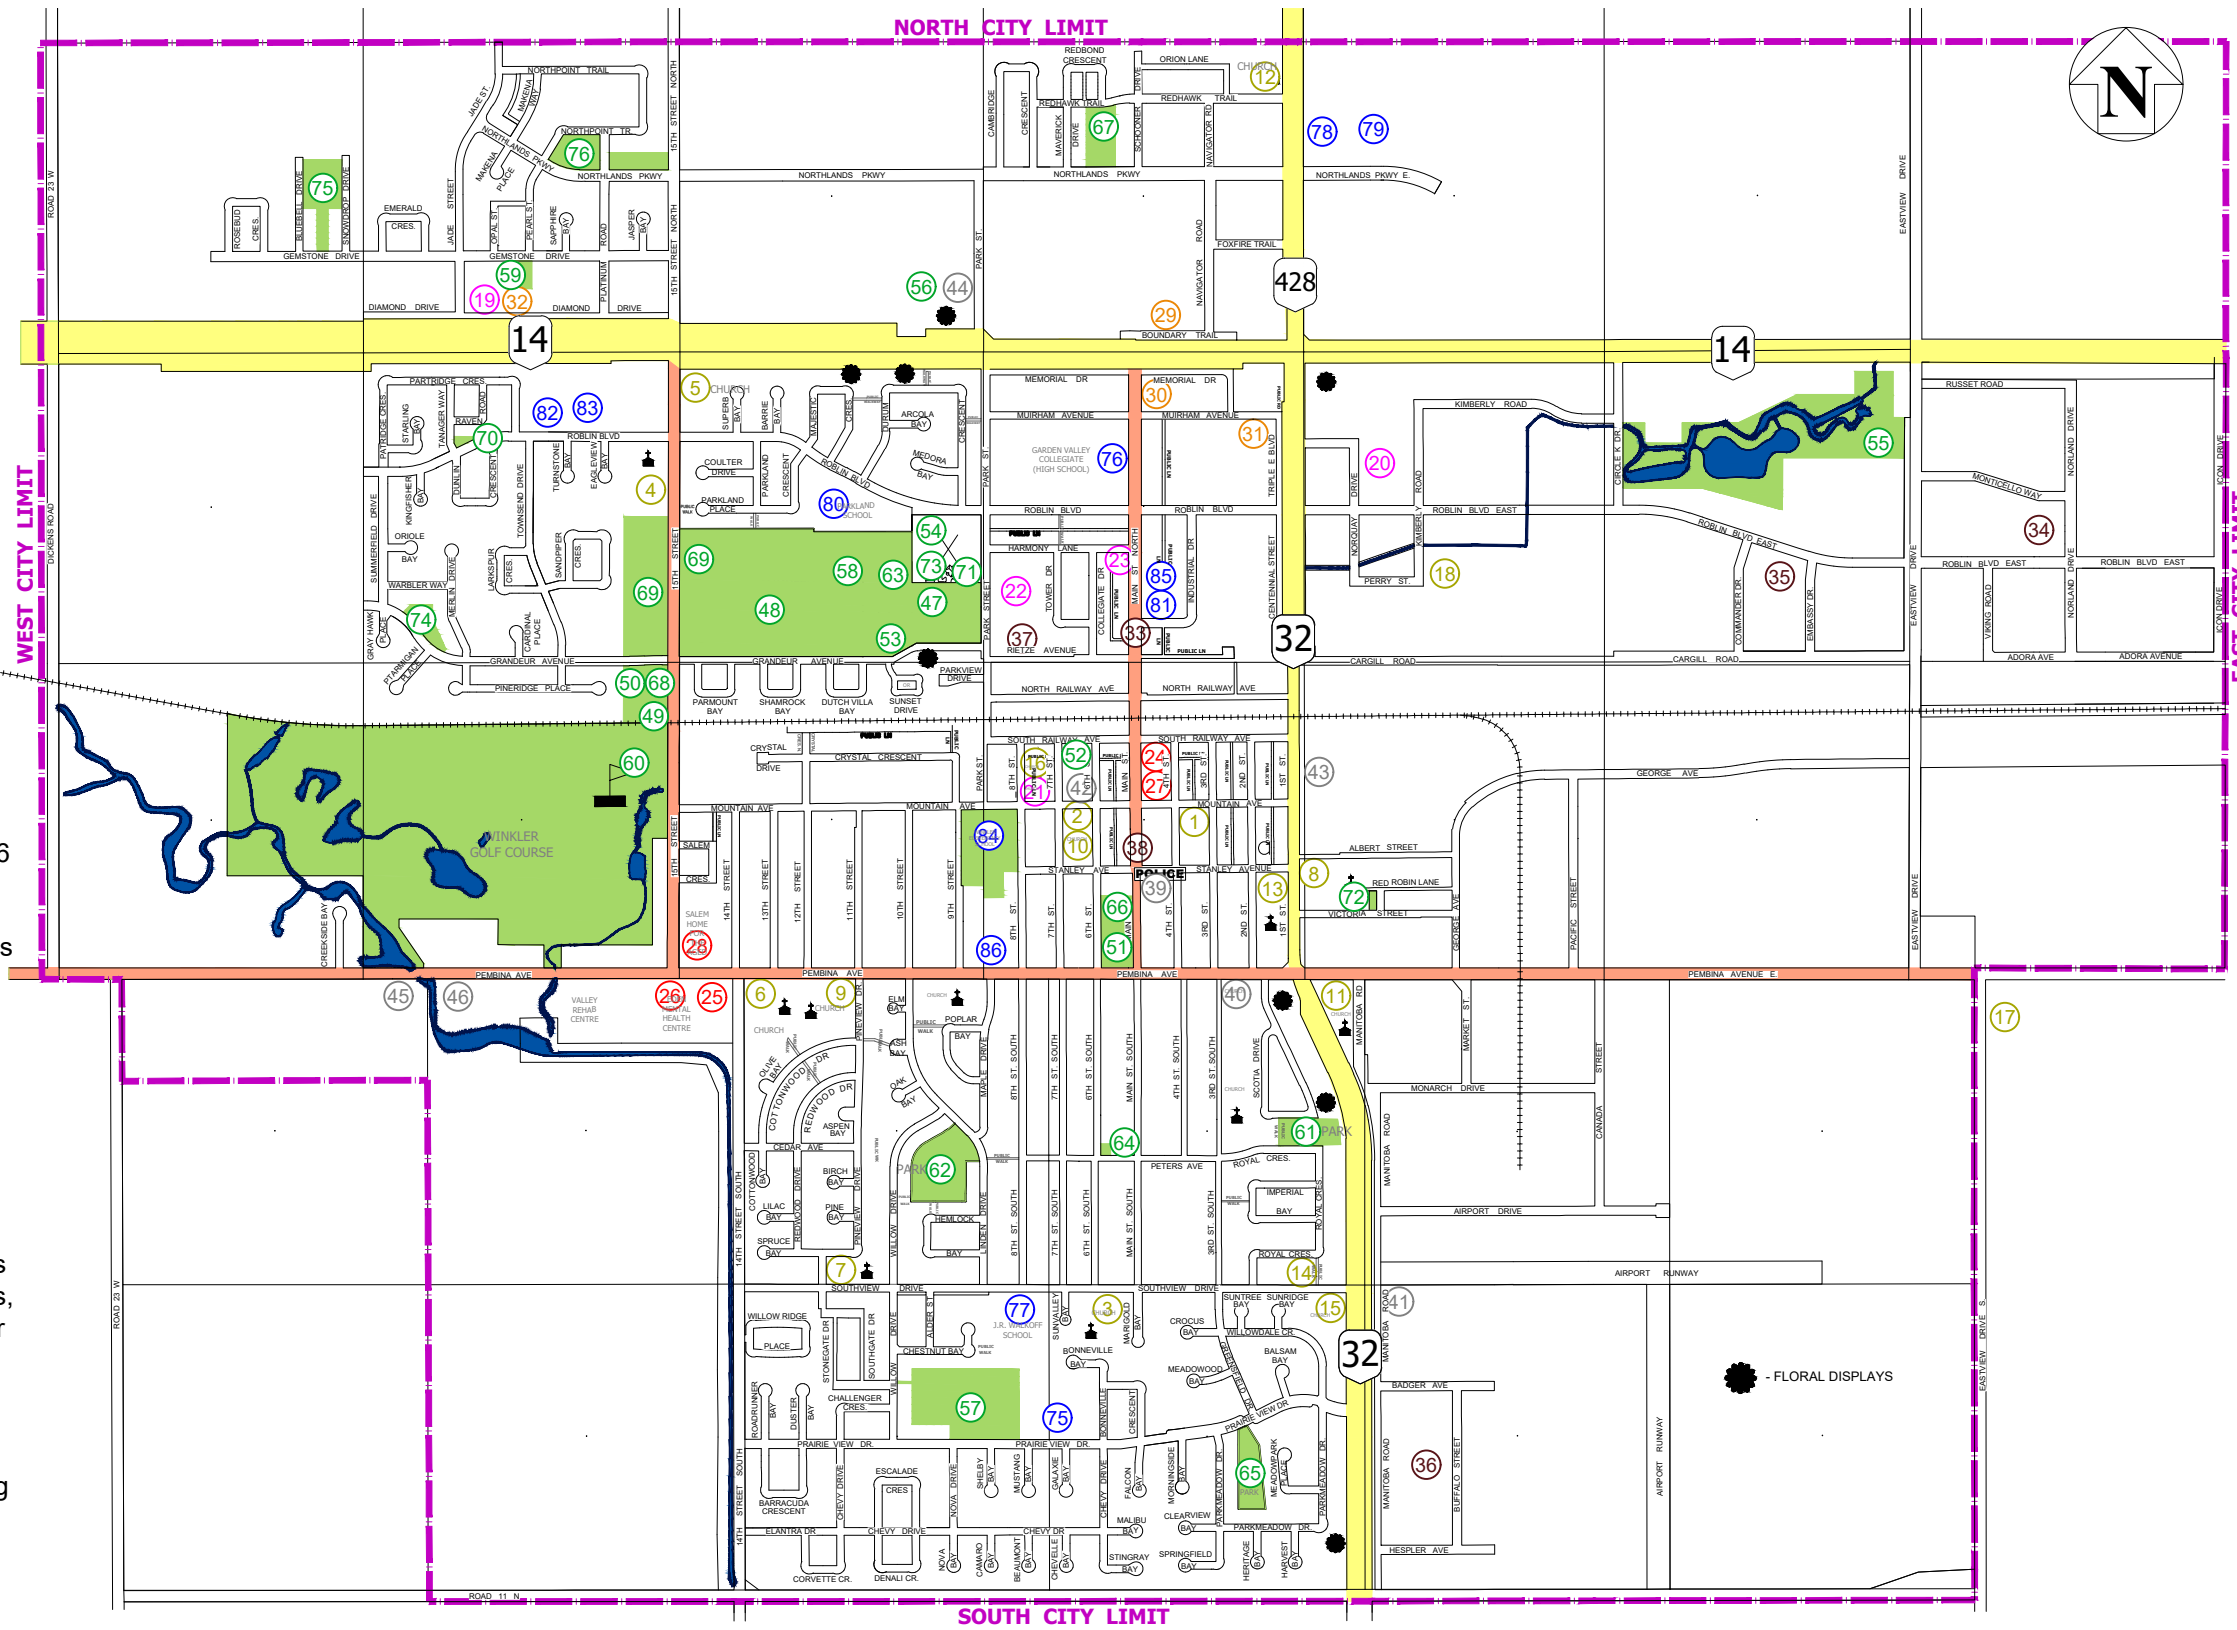

Welcome to Winkler!

City of Winkler Community Map

WHERE PEOPLE MAKE THE DIFFERENCE

Winkler is one of the fastest growing cities in Manitoba with a population that currently exceeds 10,000. The city was named after Valentine Winkler, an enterprising pioneer, who owned the land on which Winkler is situated. Development of the area began in 1892 as the land was surveyed into lots. Businesses were established and more people began to settle the area. In 1906 Winkler was incorporated as a village.

Winkler continues to harvest the benefits of its dynamic economy based on a unique blend of mixed agriculture, modern commerce, and a diverse industrial sector.

The recreation facilities in Winkler are continuing to develop, offering a wide range of activities for all ages. Winter activities include bowling, curling, and hockey. Winkler's aquatic centre, tennis courts, golf course, parks, campgrounds, and baseball diamonds provide summer recreation.

The City of Winkler thrives on working together to make a difference. The people give this community a welcoming atmosphere for visitors and make it an enjoyable place to live and work. The people of Winkler thank you for visiting our city and hope you enjoy your stay. May you also see that Winkler is a city "Where People Make the Difference."

POINTS OF INTEREST

1. **Churches**
1. Cornerstone Vineyard Church
  2. Berghaler Church
  3. Evangelical Mennonite Mission Church
  4. Emmanuel Church
  5. Gospel Mission Church
  6. Grace Mennonite Church
  7. Lutheran Church
  8. Maranatha Church
  9. Mennonite Brethren Church
  10. Pathway Community Church
  11. Pembina Valley Baptist Church
  12. Reinland Mennonite Church
  13. Sommerfeld Mennonite Church
  14. The Church at Winkler
  15. Winkler Mennonite Church
  16. Covenant Mennonite Church
  17. Christian Faith Church
  18. Pathway Community Church Office
3. **Entertainment**
19. VBS Entertainment Centre
  20. Landmark Cinemas 5
  21. P.W. Enns Centennial Concert Hall
  22. Winkler Arts & Culture
  23. Elevaro Escape Rooms
5. **Health Care & Social Services**
24. Dr. C.W. Wiebe Medical Clinic
  25. Eden Mental Health Centre
  26. Gateway Resources
  27. Pembina Valley Pregnancy Centre
  28. Salem Home Inc.
7. **Hotels/Motels**
29. Days Inn
  30. Quality Inn
  31. Triangle Oasis Motel
  32. Best Western
9. **Industrial Park/Miscellaneous**
33. Central Business District
  34. Clover Creek Industrial Park
  35. Eastview Industrial Park
  36. Industrial Park
  37. Mobile Home Park
  38. Shopping District
11. **Municipal & Government Services**
39. City Hall & Police Headquarters
  40. Fire Hall
  41. Municipal Airport
  42. Post Office
  43. Public Works Yard
  44. Water Treatment Facility
  45. Westridge Memorial Gardens
  46. Winkler Cemetery
13. **Parks & Recreation Facilities**
47. Winkler Aquatic Centre
  48. Ball Park
  49. Basket Ball Courts
  50. Beach Volleyball Courts
  51. Bethel Heritage Park
  52. Buhler Active Living Centre
  53. Campground
  54. Curling Arena
  55. Discovery Nature Sanctuary
  56. Dog Park
  57. Emerado Park
  58. Festival Site
  59. Gemstone Park
  60. Golf Course
  61. Kinsmen Heritage Park
  62. Lions Park
  63. Meridian Exhibition Centre
  64. 6th Street Park
  65. Prairie Green Park
  66. Public Library
  67. Redhawk Park
  68. Skate Park
  69. Soccer Fields
  70. Tanager Park
  71. Tourist Park & Information
  72. Victoria Park
  73. Winkler Arena
  74. Grandeur Park
  75. Bluebell/Snowdrop Park
  76. Splash Park
15. **Educational Facilities**
77. Emerado Middle School
  78. Garden Valley Collegiate
  79. J.R. Walkof Elementary School
  80. Northlands Child Care Centre
  81. Northlands Parkway Collegiate
  82. Parkland Elementary School
  83. Pembina Valley Learning Centre
  84. Pineridge Child Care Centre
  85. Pineridge Elementary School
  86. Winkler Elementary School
  87. Red River College (Winkler Campus)
  88. Winkler Day Care Centre

The Industrial & Shopping Centre of Southern Manitoba 2022