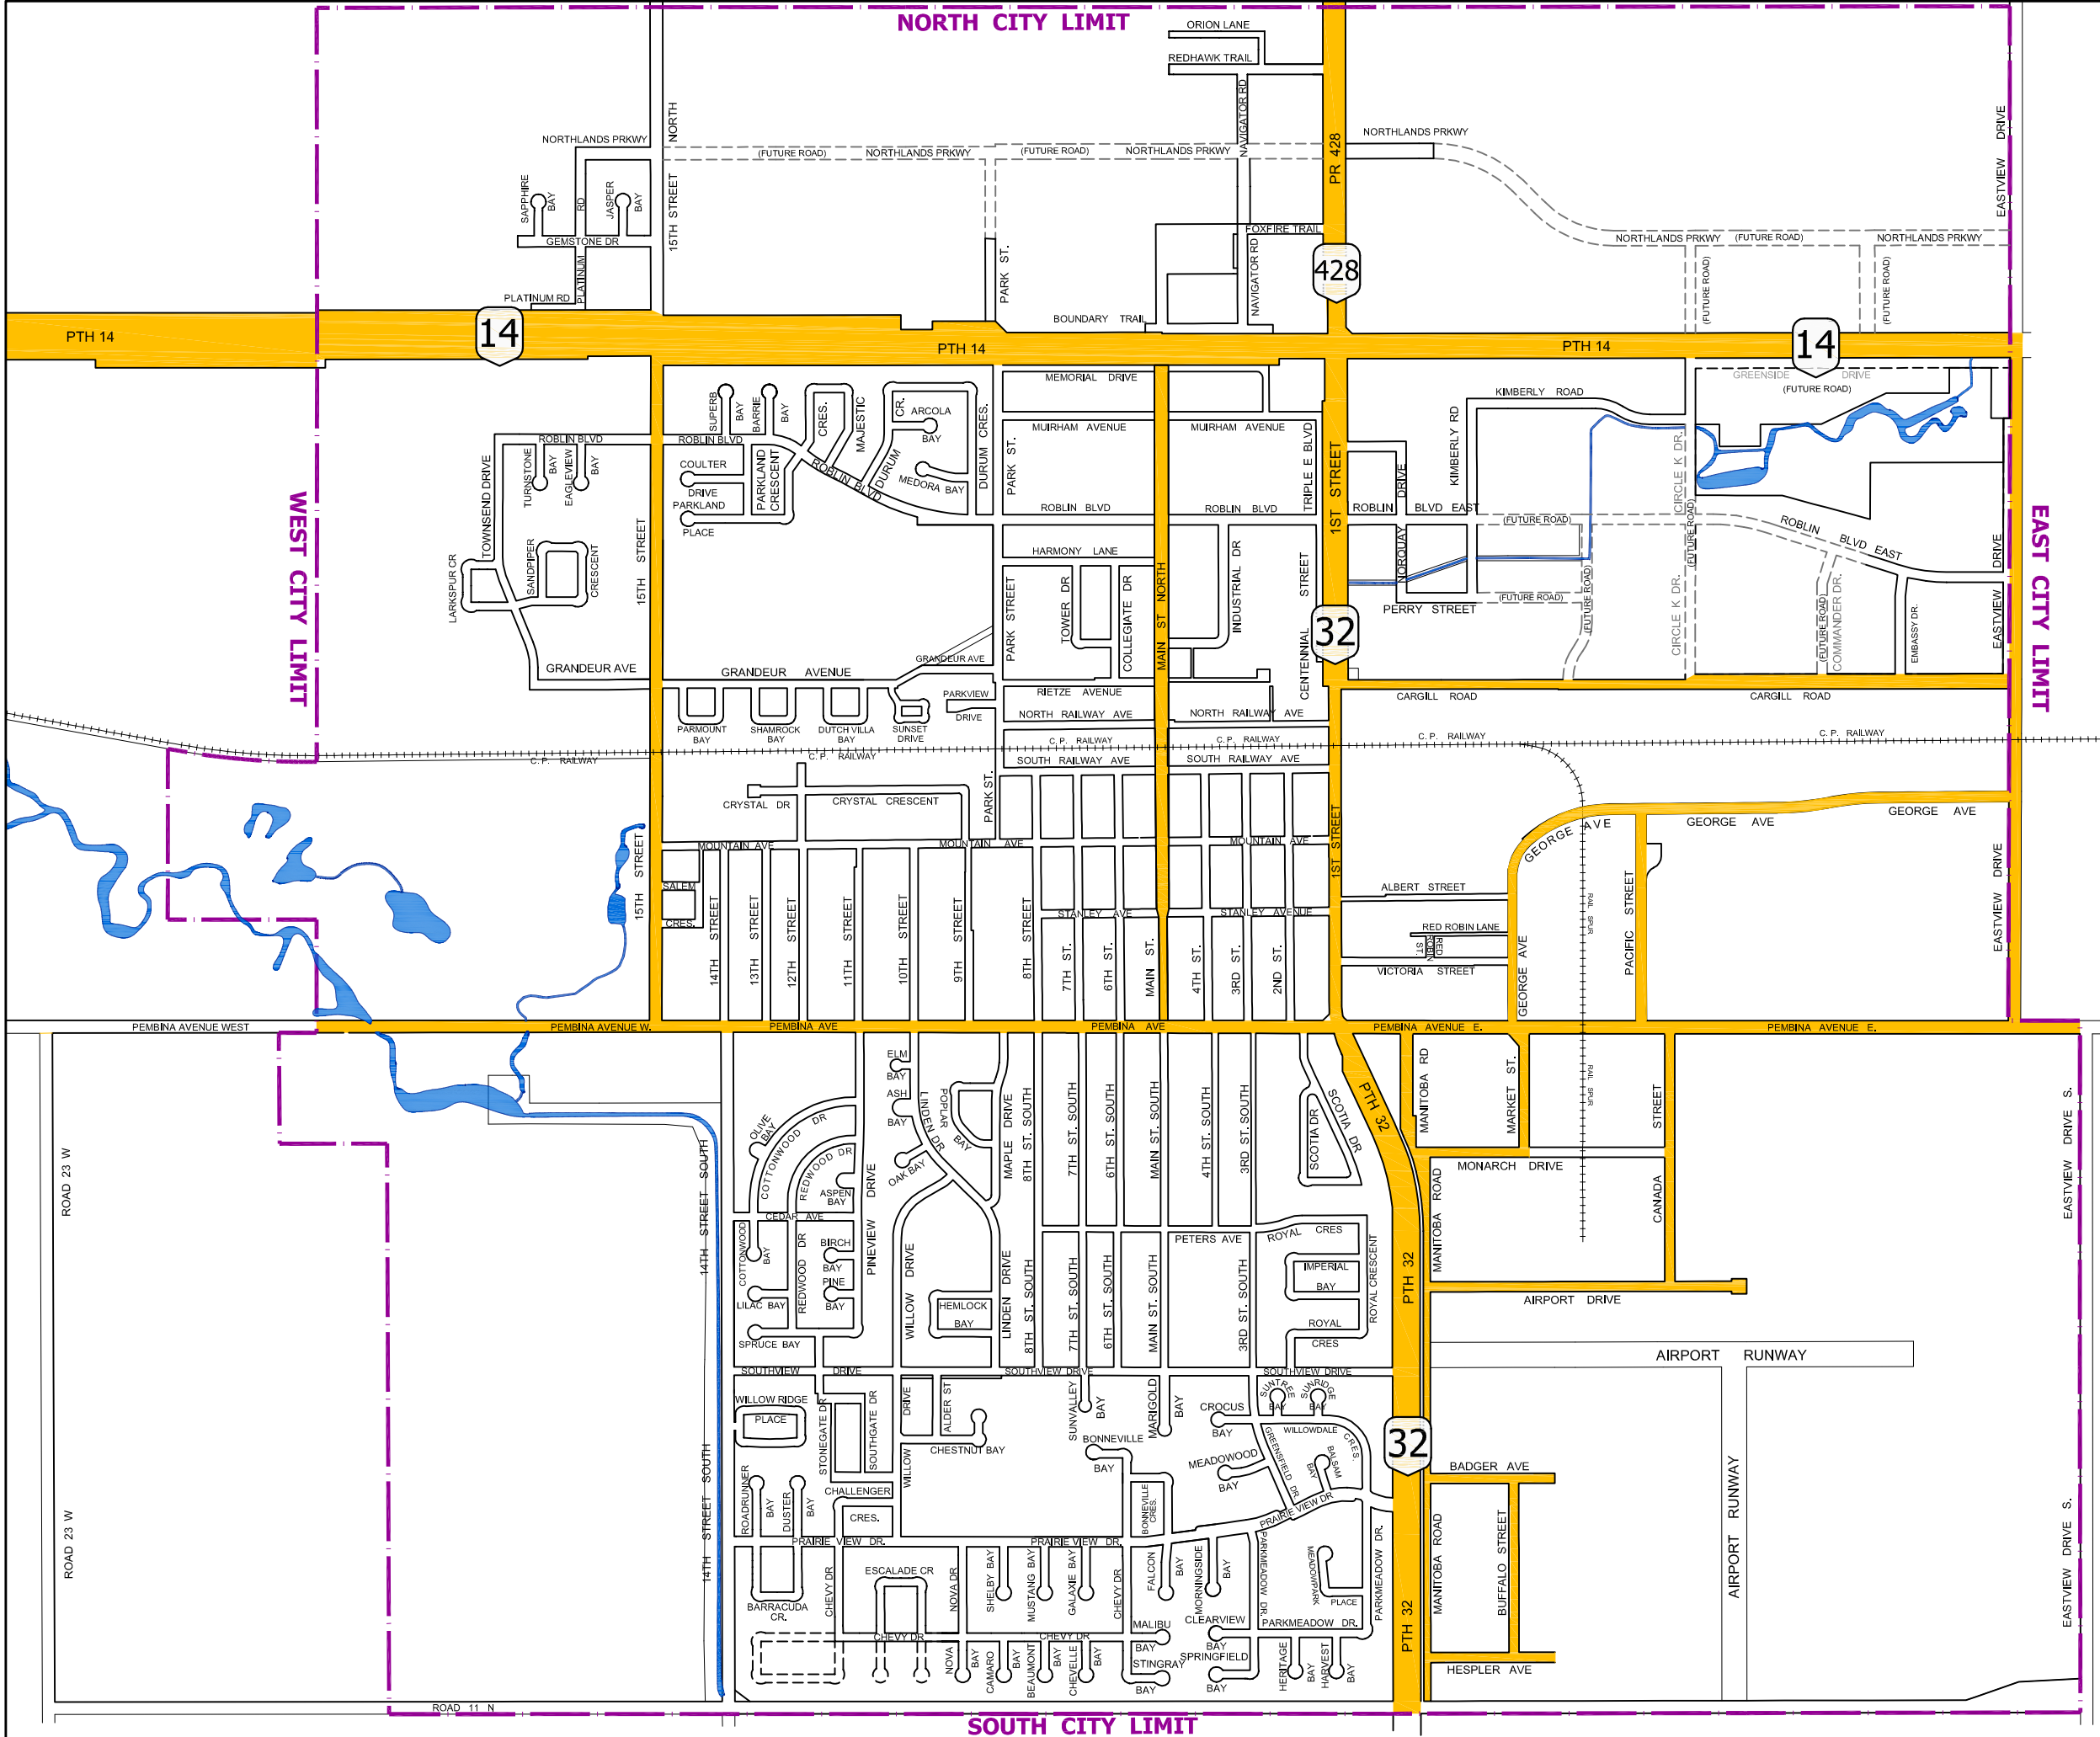

# CITY OF WINKLER TRUCK ROUTE

DATE OF APPROVAL:  
JULY 12, 2011