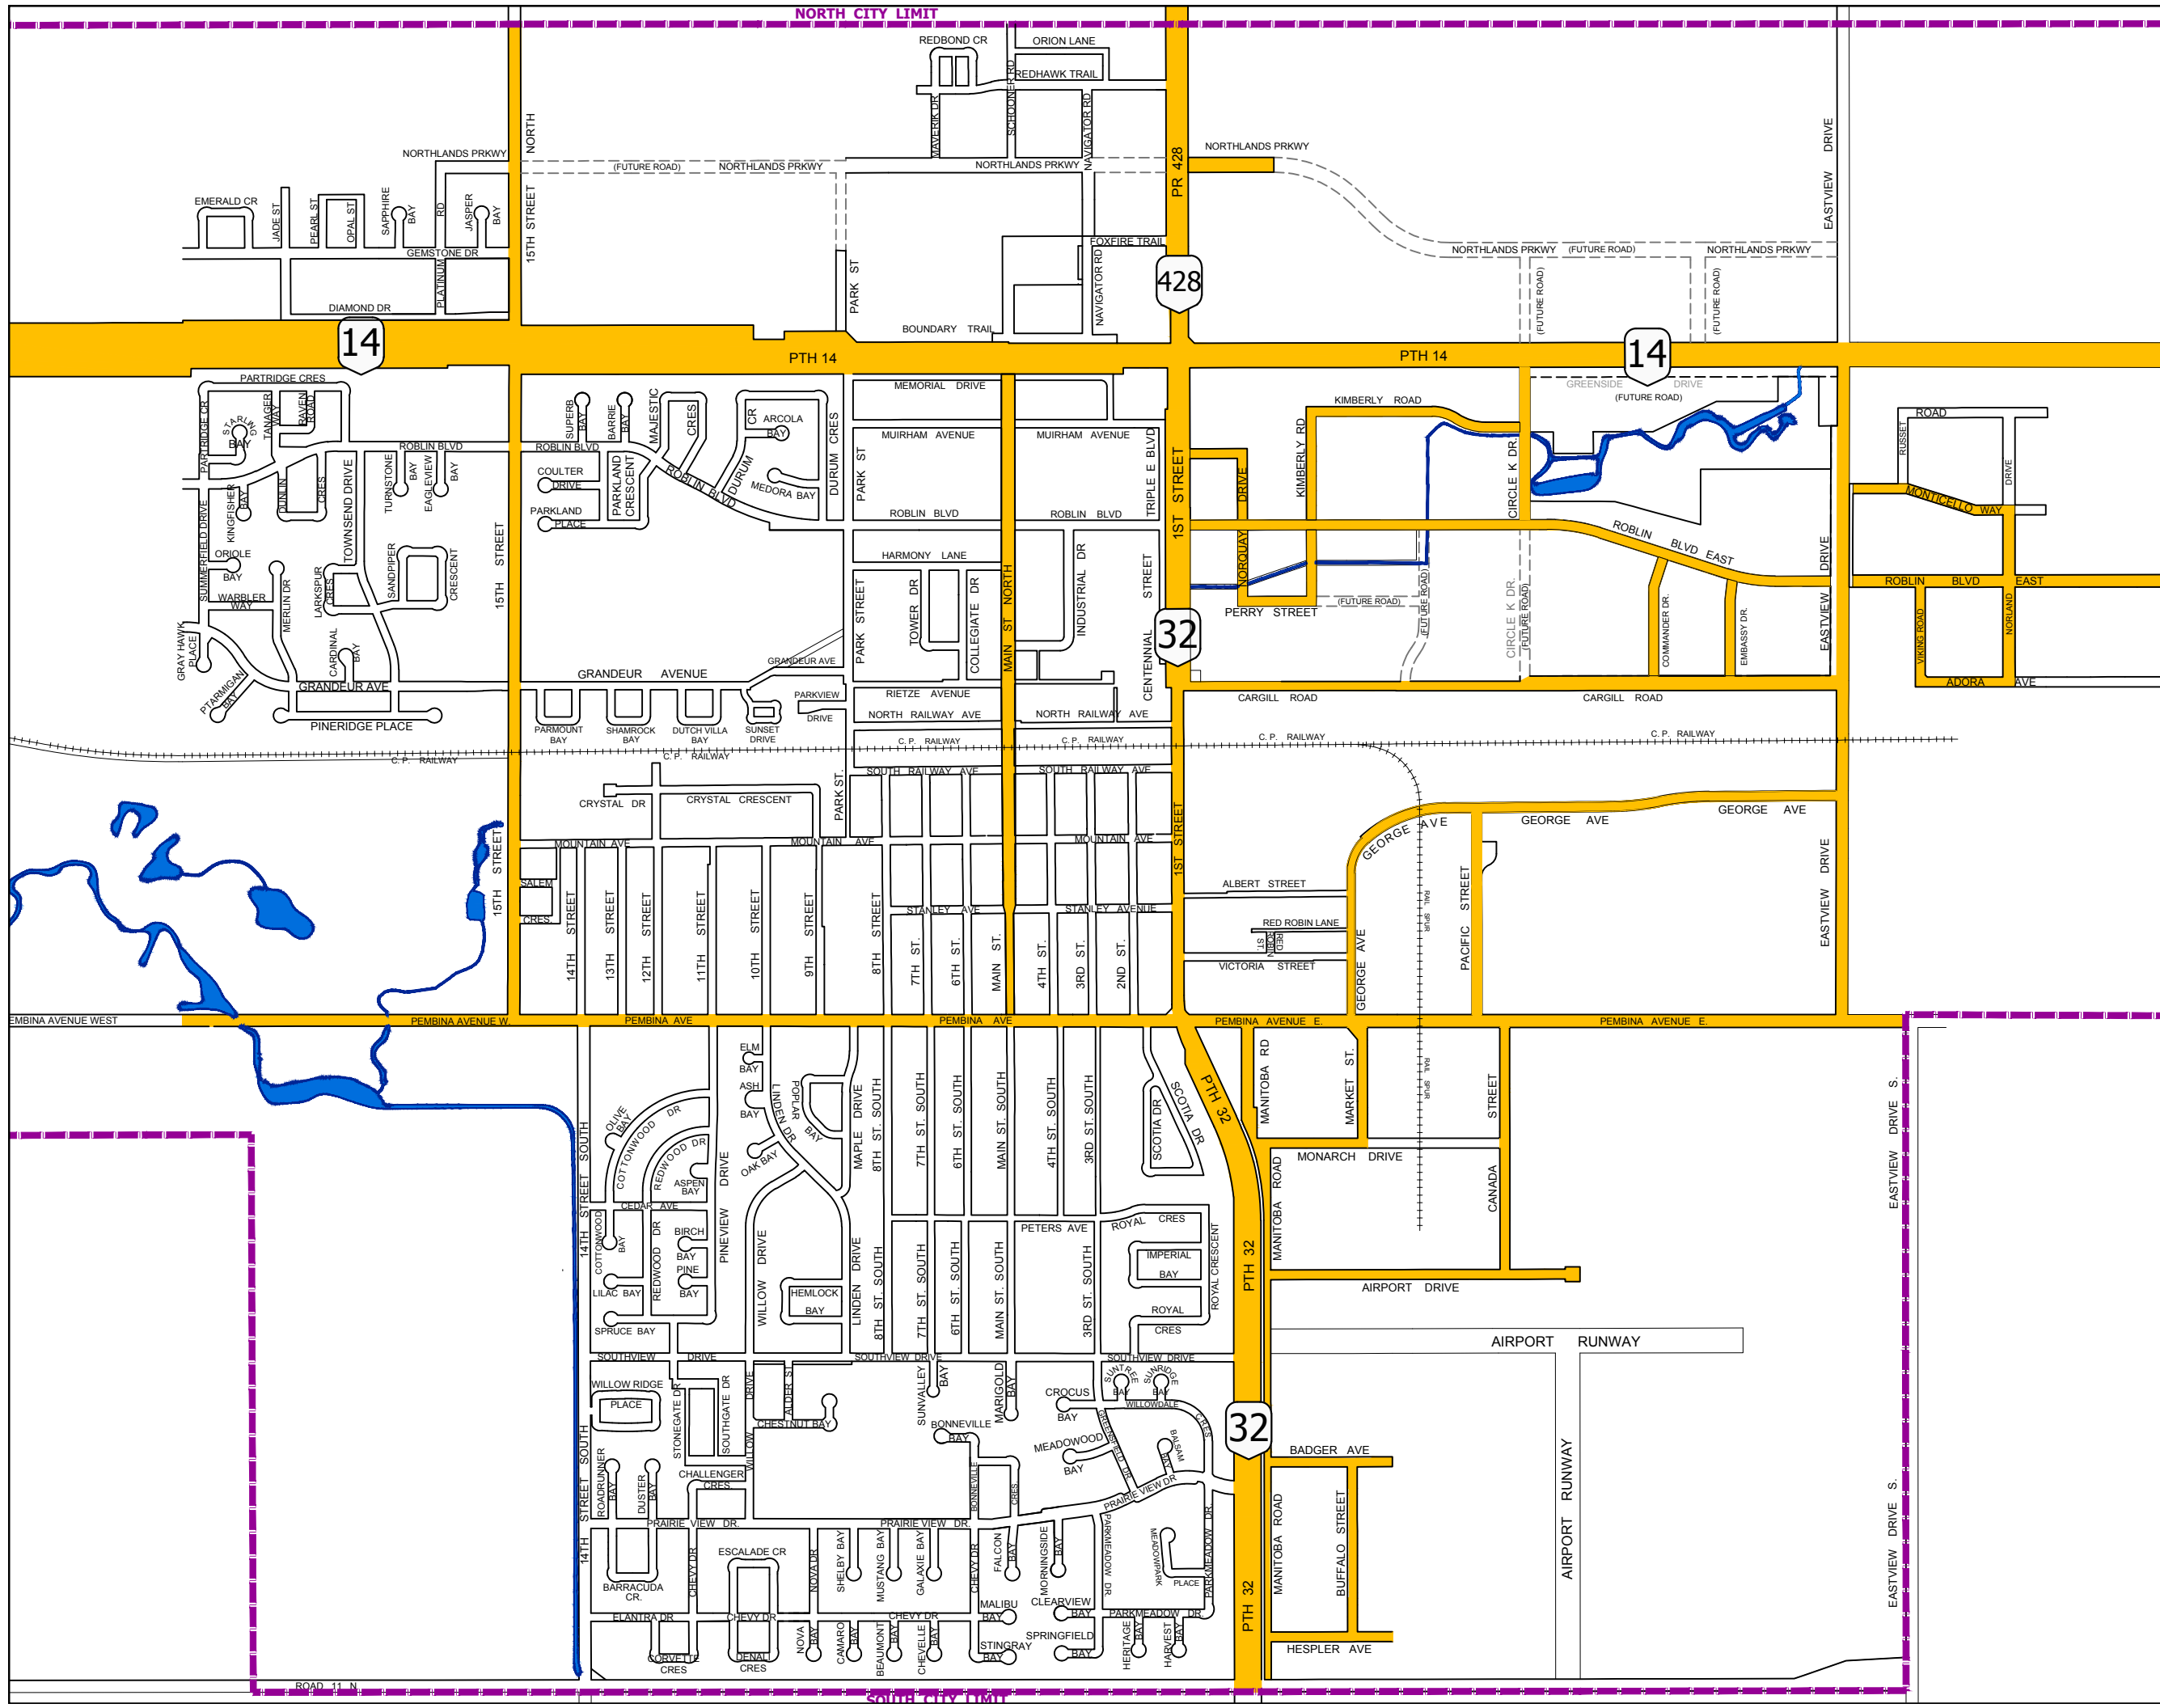

# CITY OF WINKLER TRUCK ROUTE

UPDATED:  
MAY 2018